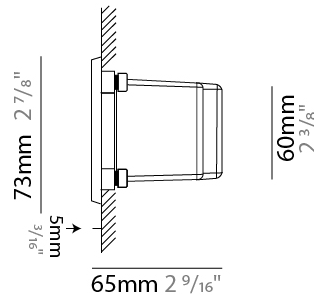

GENERAL

Series: New Green
Subseries: New Green M
Brand: Side
Division: Exterior
Mounting Type: Recessed
Mounting Location: Wall
Subcategory: Step Light

PHYSICAL

Shape: Rectangle
Length (mm): 202
Length (in): 7 ¹⁵/₁₆
Width (mm): 73
Width (in): 2 ⁷/₈
Height (mm): 65
Height (in): 2 ⁹/₁₆
Min. Recessing Depth (mm): 70
Min. Recessing Depth (in): 2 ³/₄
Light Distribution: Asymmetric
Weight (kg): 0.8
Weight (lbs): 1.76
Diffuser: Clear tempered glass
Gasket: Silicone rubber
Fixture Finish: WHI / BLK / GRY
Fixture Material: Aluminum Die Cast

ELECTRICAL

Lamp Type: LED (Zhaga Standard)
Input Wattage (W): 3.65
Total Output Wattage (W): 2.97
Dimming: Non-Dimmable
Driver Included: No
Driver Location: Remote
Driver Type: Constant Current - 120Vac
Driver Class: Class 2
Input Voltage (V): 120 - 277
Constant Current (MA): 350
Upon Request: 0-10Vdc dimming / Phase dimming 120Vac / Non-dimming 120/277Vac

LED

Color Temperature (°K): 3000 / 4000
Max. Delivered Lumen (lm): 195.7 / 204.4
Nominal Lumen (lm): 450 / 470
CRI: >90 CRI
Lamp Life (hrs): 50000

OPTICAL

Optic°: Asymmetrical

RATINGS AND CERTIFICATIONS

Certified By: Certified for North American Standards
IP rating: IP65
IK Rating: IK07

PROJECT
TYPE
SPECIFIER
QUANTITY
DATE